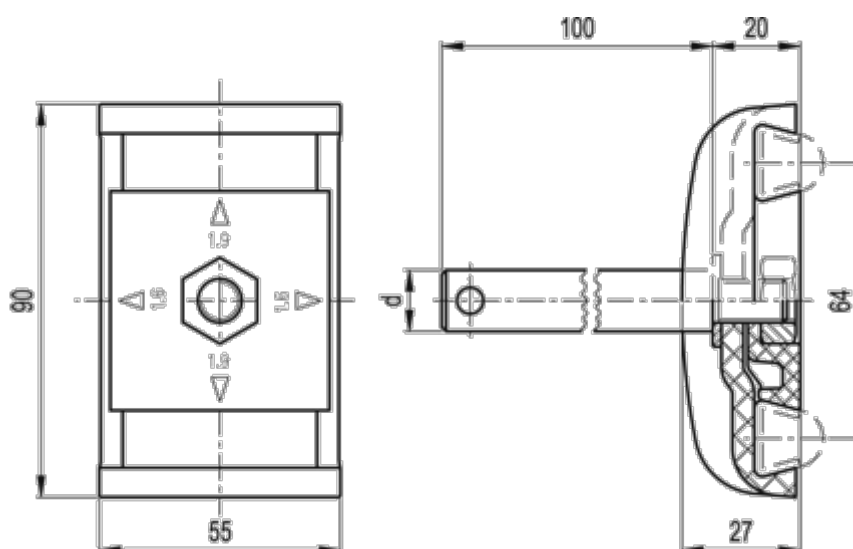

Data Sheet

Article number: 2310419684
Description: E+G Guide rail clamp
MPG-2T-P12

Measures

d = 12
Weight (g) = 204